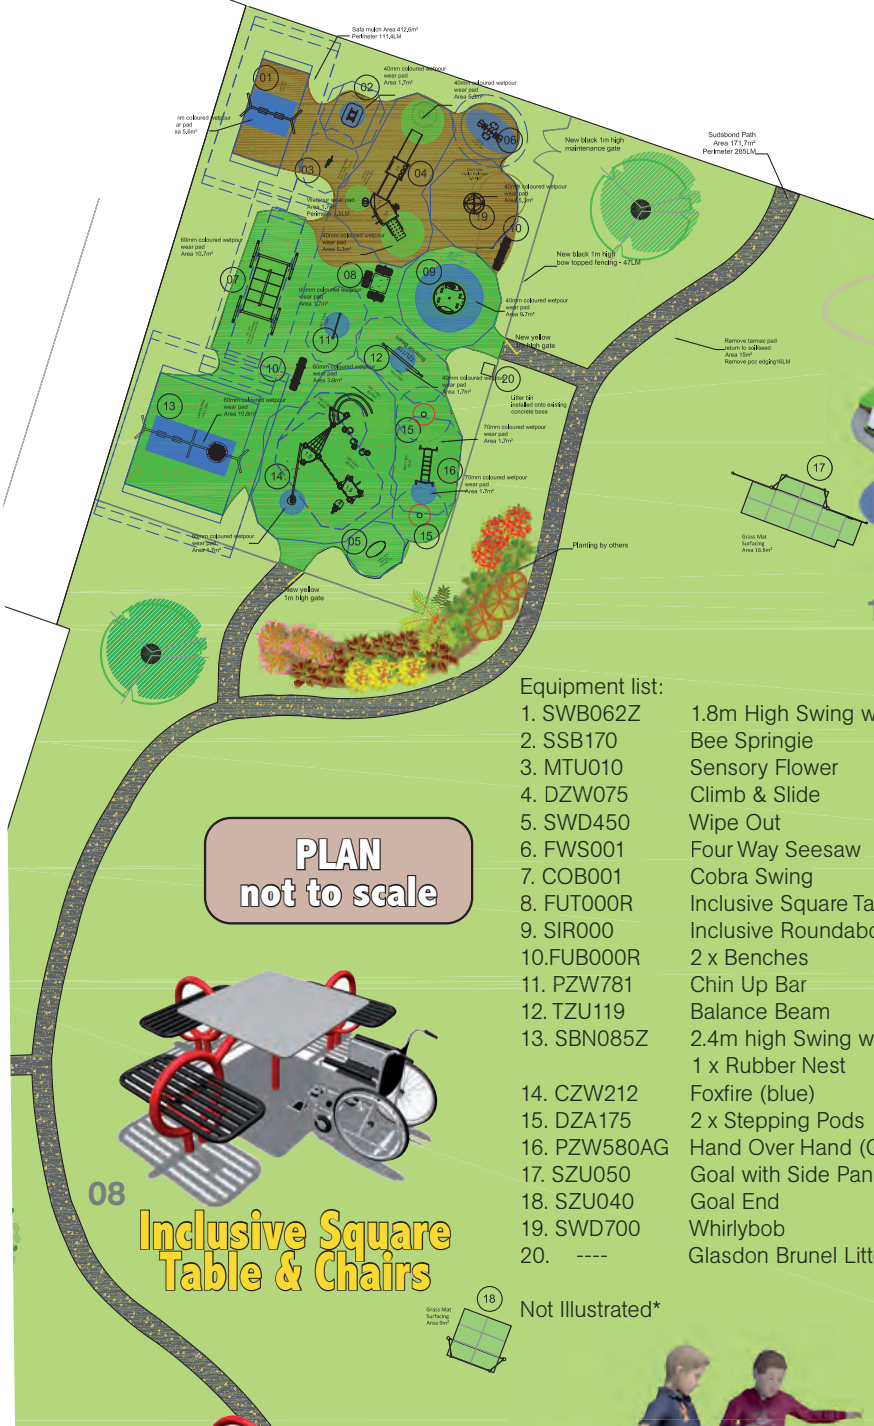

Millfields Play Area

Site Feature :

- Climbing
- Traversing
- Bouncing
- Spinning
- Exploring
- Inclusive
- Social
- Rocking
- Sliding
- Balancing
- Agility
- Play Panels
- Jumping

Equipment list:

1. SWB062Z 1.8m High Swing with 2 x Pod Seats
2. SSB170 Bee Springie
3. MTU010 Sensory Flower
4. DZW075 Climb & Slide
5. SWD450 Wipe Out
6. FWS001 Four Way Seesaw
7. COB001 Cobra Swing
8. FUT000R Inclusive Square Table & Chairs
9. SIR000 Inclusive Roundabout (with Seat & Scooter)
10. FUB000R 2 x Benches

Not Illustrated*

54+
Features

76+
Users

Through innovative design, our aim is to provide opportunities for children of all abilities to play together.

Foxfire

Equipment list:

- | | |
|--------------|--|
| 1. SWB062Z | 1.8m High Swing with 2 x Pod Seats |
| 2. SSB170 | Bee Springie |
| 3. MTU010 | Sensory Flower |
| 4. DZW075 | Climb & Slide |
| 5. SWD450 | Wipe Out |
| 6. FWS001 | Four Way Seesaw |
| 7. COB001 | Cobra Swing |
| 8. FUT000R | Inclusive Square Table & Chairs |
| 9. SIR000 | Inclusive Roundabout (with Seat & Scooter) |
| 10. FUB000R | 2 x Benches |
| 11. PZW781 | Chin Up Bar |
| 12. TZU119 | Balance Beam |
| 13. SBN085Z | 2.4m high Swing with 2 x bumpers |
| | 1 x Rubber Nest |
| 14. CZW212 | Foxfire (blue) |
| 15. DZA175 | 2 x Stepping Pods |
| 16. PZW580AG | Hand Over Hand (Green) |
| 17. SZU050 | Goal with Side Panels & Cricket Stumps |
| 18. SZU040 | Goal End |
| 19. SWD700 | Whirlybob |
| 20. ---- | Glasdon Brunel Litter Bin (Black) * |

Not Illustrated*

Play features:
Slide Bars
Hand and foot holds
Twisted Climber
climbing wall
Rope climber
Standing platform
Spin Pole

Play features:

- Puzzle Panel
- Climb up Ramp
- Ring Climber
- Binoculars
- 1.2m Slide
- Square Decks
- Bridge